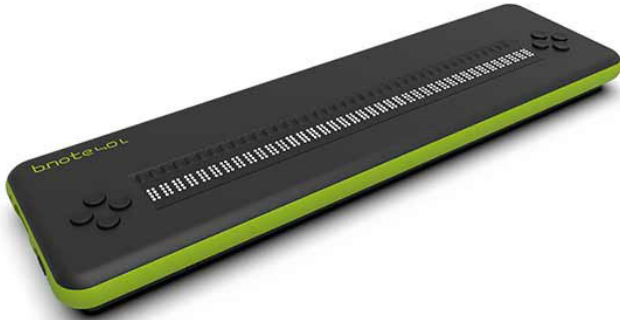

BRAILLE DISPLAY *B.NOTE 40*

Available with no braille keyboard, the ***b.note light 40*** braille display by *eurobraille* meets the expectations of the real braille readers regarding autonomy and simplicity.

With a refined design, this 40-cell version comes out to expand the « Made in France » *b.note light* range and already gets a lot of attention among the blind population.

DESCRIPTION

A NEW DESIGN FOR AN IRREPROACHABLE BRAILLE DISPLAY

Thanks to the USB and Bluetooth ports, the ***b.note light 40*** will help you take control of your devices such as PC, tablets or smartphones and browsing your applications.

The new ergonomic shape has been adjusted to give this display optimal reading and web browsing conditions, compatible with all screen readers.

- Fast charge with external power supply adaptor USB C (protocol PD Universel 2.0)
- Charge at 30% in 25 min., 80% in 1h30
- Battery life: around 14 hours
- Dimensions : 365 (40 cel.) x 105 x 27 mm
- Weight : 600 gr. (40 cel.)
- Protective power supply cover, usb-c/usb-c cable, usb/usb-c cable included.